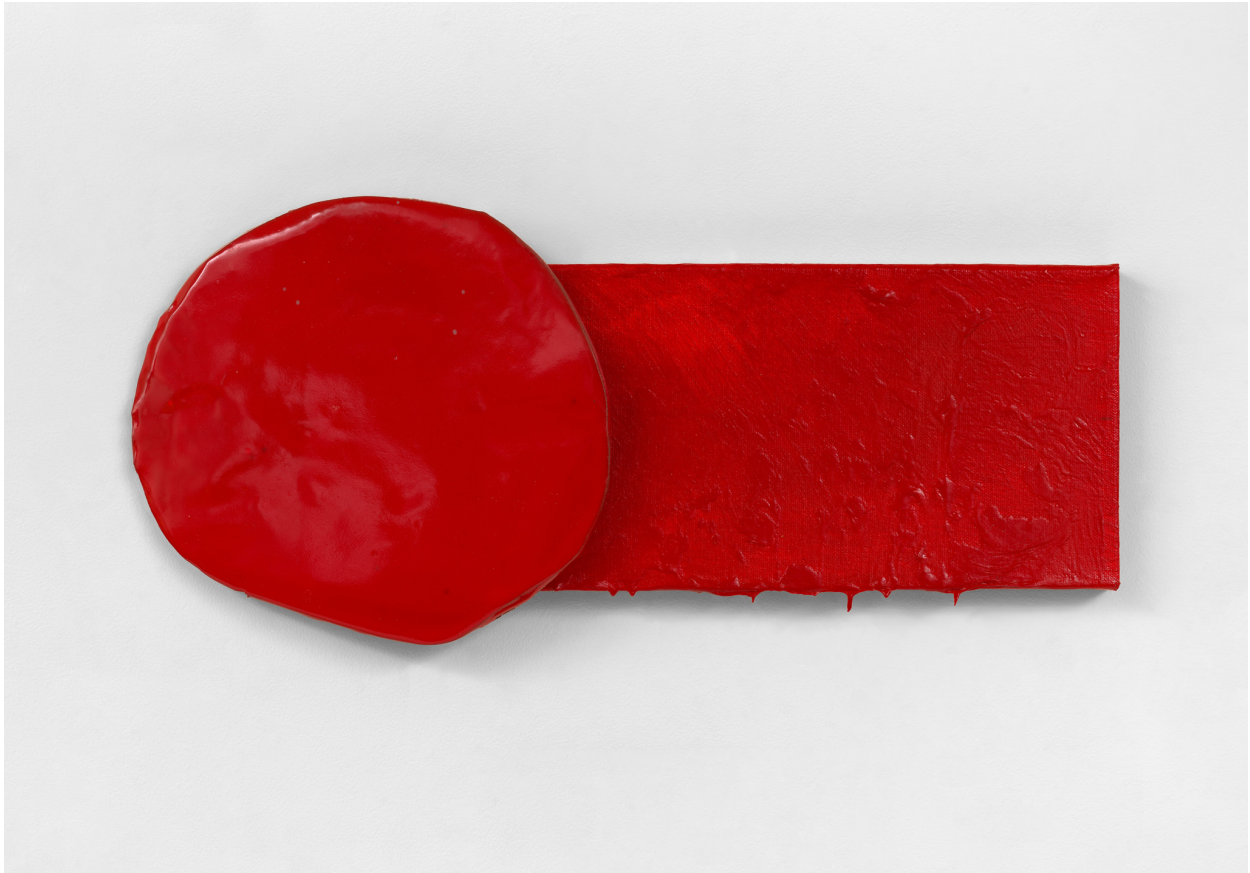

3 0 3 G A L L E R Y

MARY HEILMANN

Barrel and Tube

2020

Acrylic on canvas and glazed ceramic

8 1/4 x 18 1/2 x 1 1/8 inches (21 x 47 x 2.9 cm)

Signed, dated, titled verso

MH 782

$95,000

5 5 5 W E S T 2 1 s t S T R E E T N E W Y O R K 1 0 0 1 1
2 1 2 2 5 5 1 1 2 1 3 0 3 G A L L E R Y . C O M